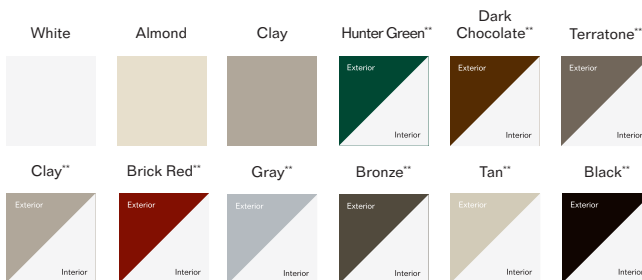

NEW

Exterior 3-1/4" Flat Casing with Sill Nose Design

Available on series 150 single hungs, picture windows, sliders, twins and triples, half rounds and colonial arches

- Built in a New England style, the flat casing option is a great enhancement for regional architectural design and excellent in historical regions.
- Applied during manufacturing, making installation a breeze.
- Casing accessories include J-Channel and Nailing Fin.
- Additional J-Channel width may accept some insulated panels.
- Available with nine exterior painted colors (white interior only).

Color Options

ENERGY STAR compliance available in all series. Verify product specifics before ordering.

Note: Printing process may affect color shown. Manufacturer reserves the right to substitute components as necessary for continued product improvement.
 ** Grid offering limited to 5/8" contoured on exterior painted windows. Only use mild, water based household cleaner on painted product and rinse immediately with water. See full cleaning instructions for details.